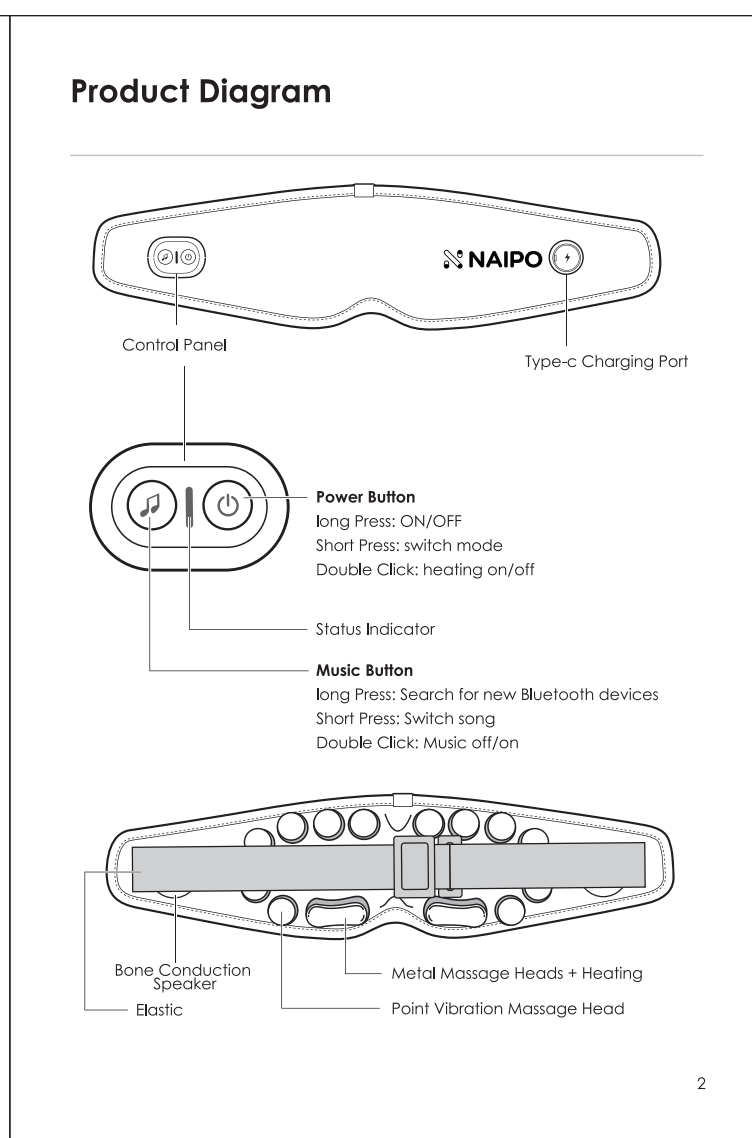

Important
Please keep this manual properly for future reference. Before using this appliance, please read all the instructions carefully.

Important Safety Precautions

- Do not wear accessories around your eyes when using this product.
- For those with symptoms of eye disease, patients with major eye diseases such as eye surgery, glaucoma, cataract, and retinal detachment, please DO NOT use this product.
- For those who have medical electronic devices implants, such as cardiac pacemakers, or patients with malignant tumors, heart disease, or severe hypertension, please consult your physician before using this product.
- Children and mentally/physically disabled can only use the product with special supervision of a responsible adult.
- If you experience bodily pain and discomfort during use, please stop using it immediately and consult your doctor.
- This product is not a toy and can not be given to children for fun.
- This product is for single-person use. Do not operate simultaneously on more than 1 person each time.
- This product is only for home use. It is not a piece of medical equipment and is not intended for self-diagnosis, treatment, or other commercial purposes.
- Please charge the product using only accompanied type-c cable and please be careful while you charge.
- Please cut off the power when the product exhibit malfunctioning. Do not disassemble or fix the product on your own.
- Do not use the product if you have a fever or body temperature higher than 38°C.
- Please do not disassemble the product on your own to prevent product malfunctioning.
- Do not use a power source other than the rated power to prevent fire, physical injuries, or product damages.
- Do not damage, destroy, over-bend, pull, twist, or tie the type-c cable.
- Do not expose the product in the environment of high-temperature or hot water.
- The product should not be discarded with regular home disposal. Please follow the local guideline for disposing of the product.
- The direction of connecting the product or the type-c cable depends on the product model. Please do not force to connect to the product in case of damaged or shorted connected that may lead to fire or product malfunctions.

1